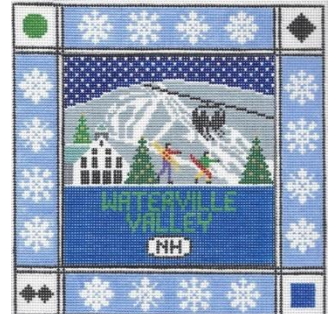

Waterville, NH S116