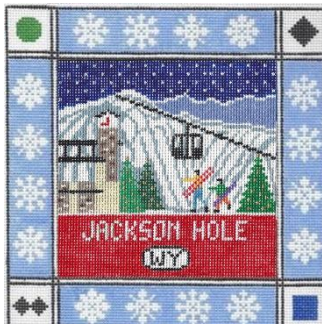

Jackson Hole, WY S129