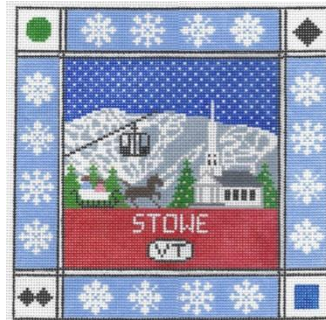

Stowe, VT S106