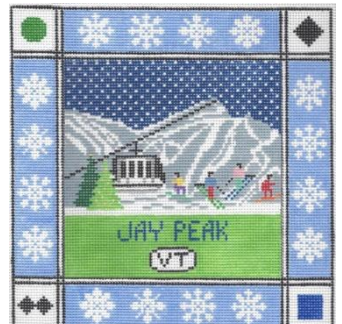

Jay Peak, VT S109