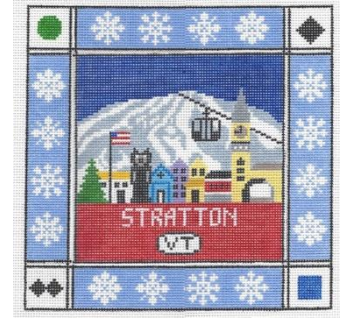

Stratton, VT S101