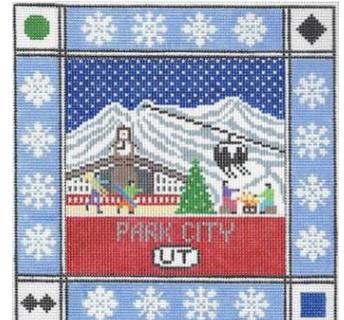

Park City, UT S121