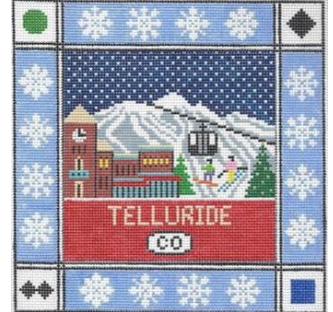

Telluride, CO S113