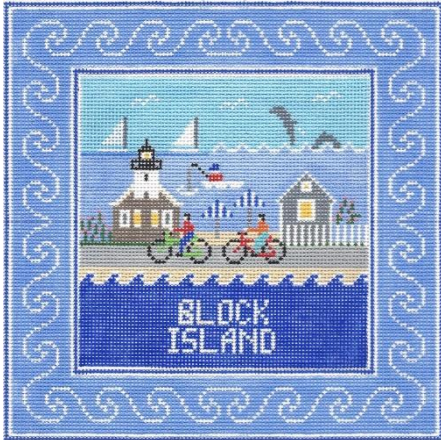

St. Petersburg R332

Tampa R309

Vero Beach, FL R345

Doolittle Stitchery

Hand Painted Needlepoint

Sun Destinations - New England

Block Island, Rhode Island S304

Cape Cod, Massachusetts S303

Martha's Vineyard, MA S302

Block Island, Rhode Island R304

Cape Cod, Massachusetts R303

Martha's Vineyard, MA R302

Nantucket, Massachusetts S301

Nantucket, Massachusetts R301

Newport, Rhode Island R341

Doolittle Stitchery